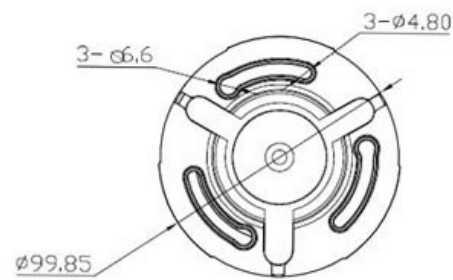

# CP- GTC-D10L2-V3

1 MP HD Astra HD IR Dome Camera - 20 Mtr.

**Astra** HD camera

## Main Features

- 1 MP HQIS Pro Image Sensor
- 25/30fps@720P
- Day/Night (ICR), AWB, AGC, BLC
- Plug-n-Play HD/SD Camera
- 3.6mm Lens (2.8 mm Optional)
- Equipped with fine IR LEDs for clearer night vision
- IR Range of 20 Mtr.
- Compatible with HDx, AHD, HDCVI, CVBS and HDTVI DVRs